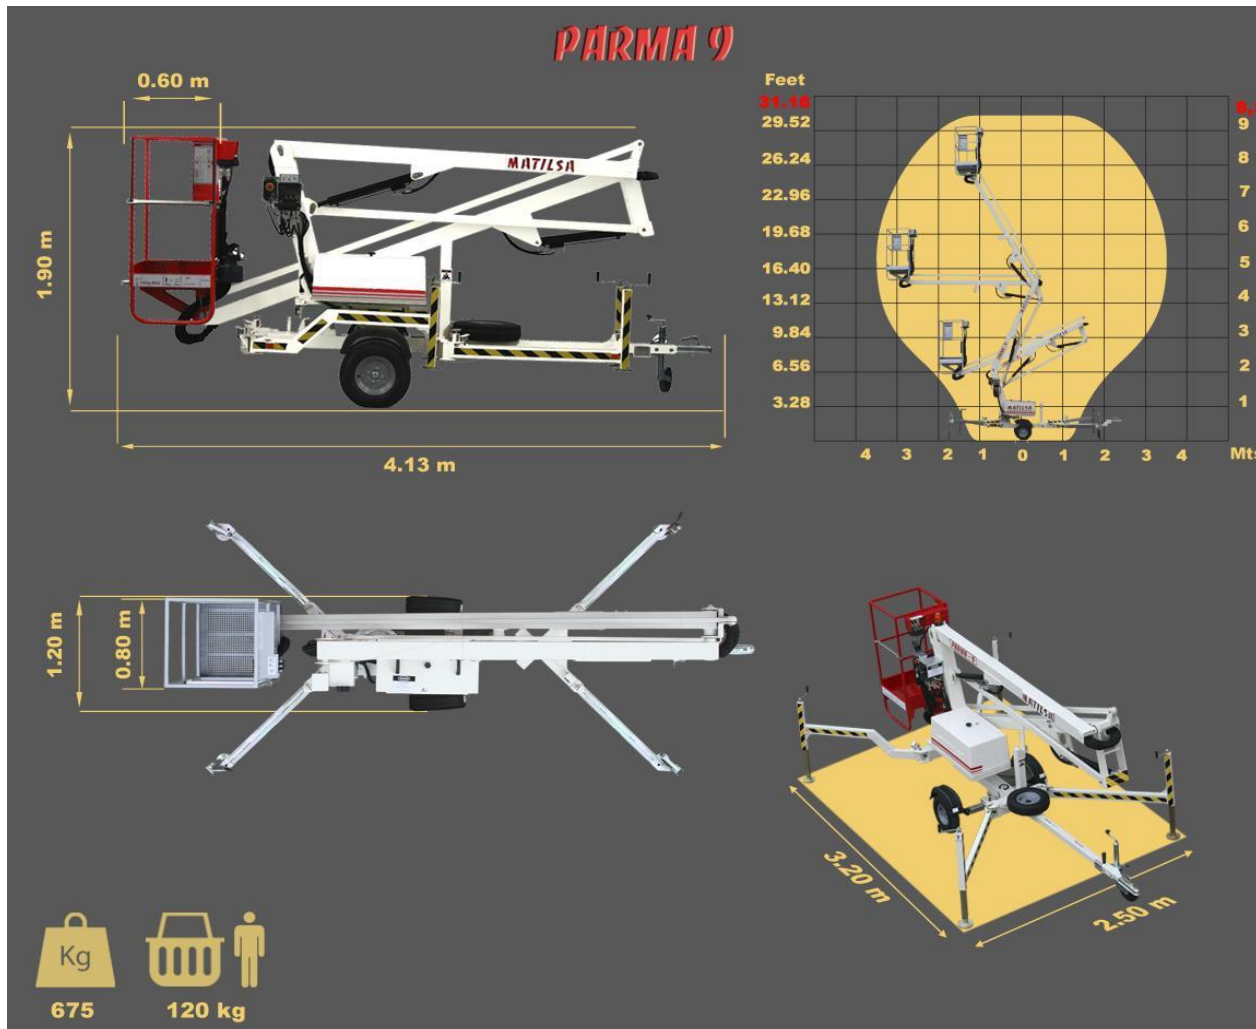

PARMA 9

AERIAL TRAILER MOUNTED PLATFORM ARTICULATED FOR WORKING HEIGHTS UP TO 9,5 METER (31,16 FEET)

STANDARD MODEL:

- * **230 V main power**
- * **Visual level for stabilisation**
- * **Ball Coupling**
- * **Steel basket (0,8 x 0,6) m**
- * **Manual stabilizers**
- * **Hydraulic proportional controls**
- * **One piece axle with wheel - 4.5 10C**
- * **Emergency lowering from the ground**

Management System
ISO 9001:2008
www.tuv.com
ID 9105960482

PARMA 9

Axle on piece

Semi axle

Optional accessories

- 1 Electric outlet in basket
- 2 Spare wheels
- 3 Lighting kit for roads
- 4 Rotating light
- 5 Batteries main power
- 6 Gasoline engine
- 7 Battery charge indicator
- 8 Inertia brake
- 9 Semi axle
- 10 Ring coupling
- 11 Emergency lowering from the basket
- 12 Descent buzzer
- 13 Hour meter