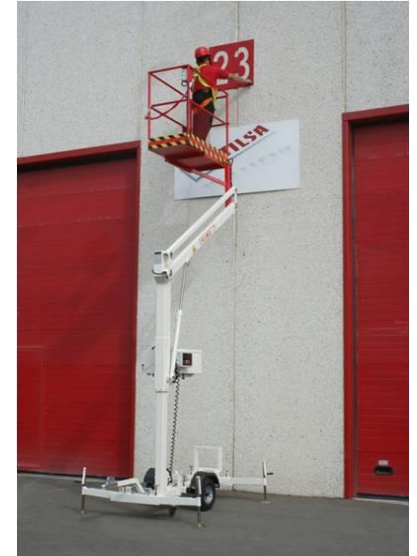

**PARMA 7**

**AERIAL TRAILER MOUNTED PLATFORM ARTICULATED FOR WORKING HEIGHTS UP TO 7,5 METER  
(24,6 FEET)**

**STANDARD MODEL:**

- \* 230 V main power
- \* Visual level for stabilisation
- \* Ball Coupling
- \* Steel basket (1,2 x 0,6)m
- \* Semi axle 0,85m wide
- \* Manual stabilizers
- \* Emergency lowering from the ground