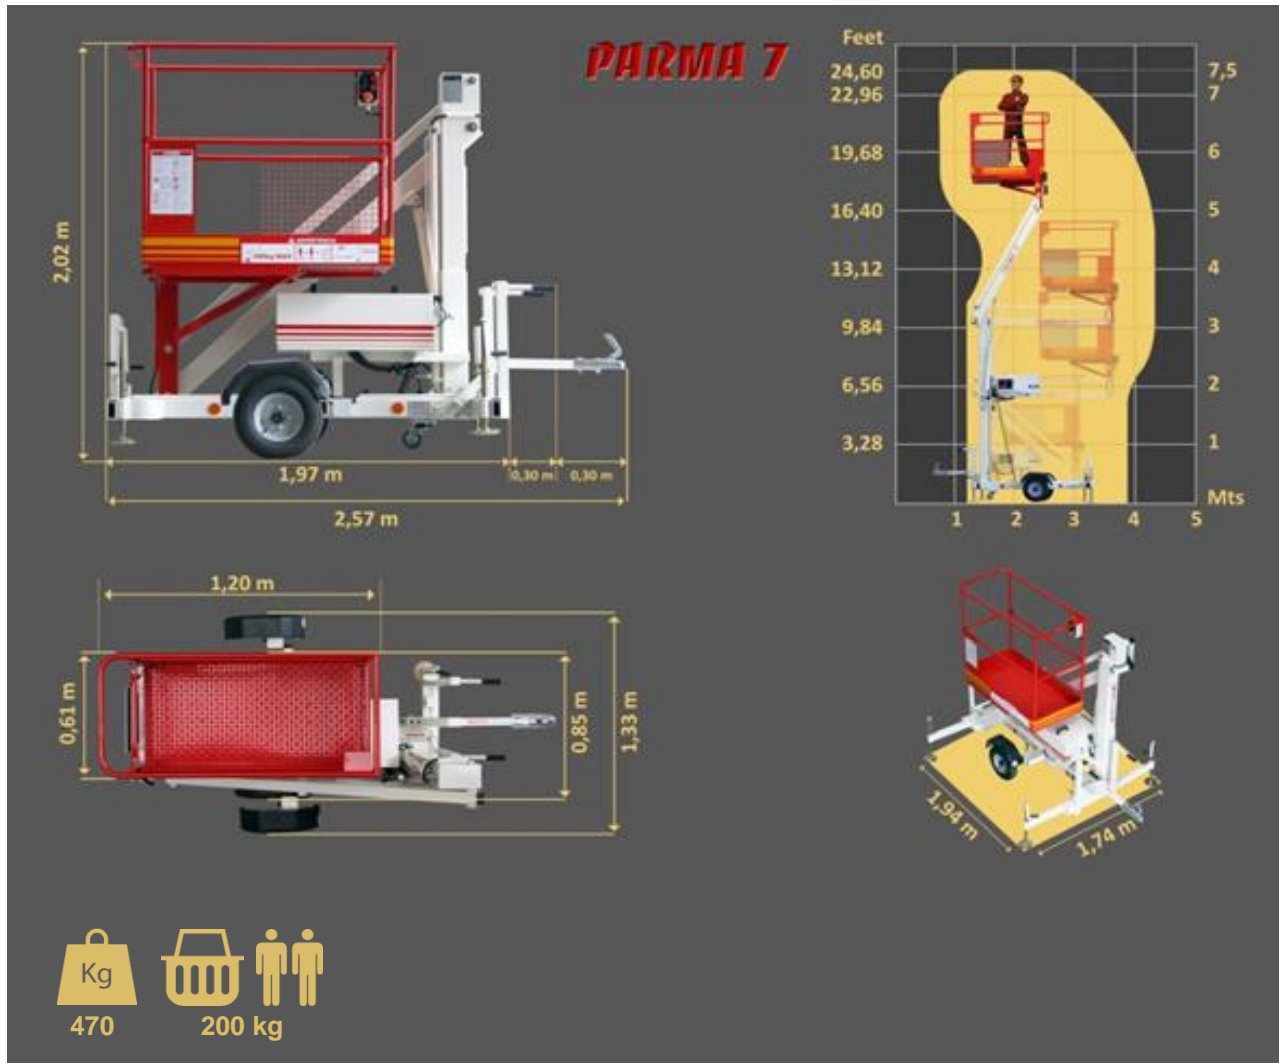

**PARMA 7**

**AERIAL TRAILER MOUNTED PLATFORM ARTICULATED FOR WORKING HEIGHTS UP TO 7,5 METER  
(24,6 FEET)**

**STANDARD MODEL:**

- \* 230 V main power
- \* Visual level for stabilisation
- \* Ball Coupling
- \* Steel basket (1,2 x 0,6)m
- \* Semi axle 0,85m wide
- \* Manual stabilizers
- \* Emergency lowering from the ground

### Optional accessories

- 1 Electric outlet in basket
- 2 Spare wheels
- 3 Lighting kit for roads
- 4 Rotating light
- 5 Batteries main power
- 6 Battery charge indicator
- 7 Ring coupling
- 8 Descent buzzer
- 9 Hour meter