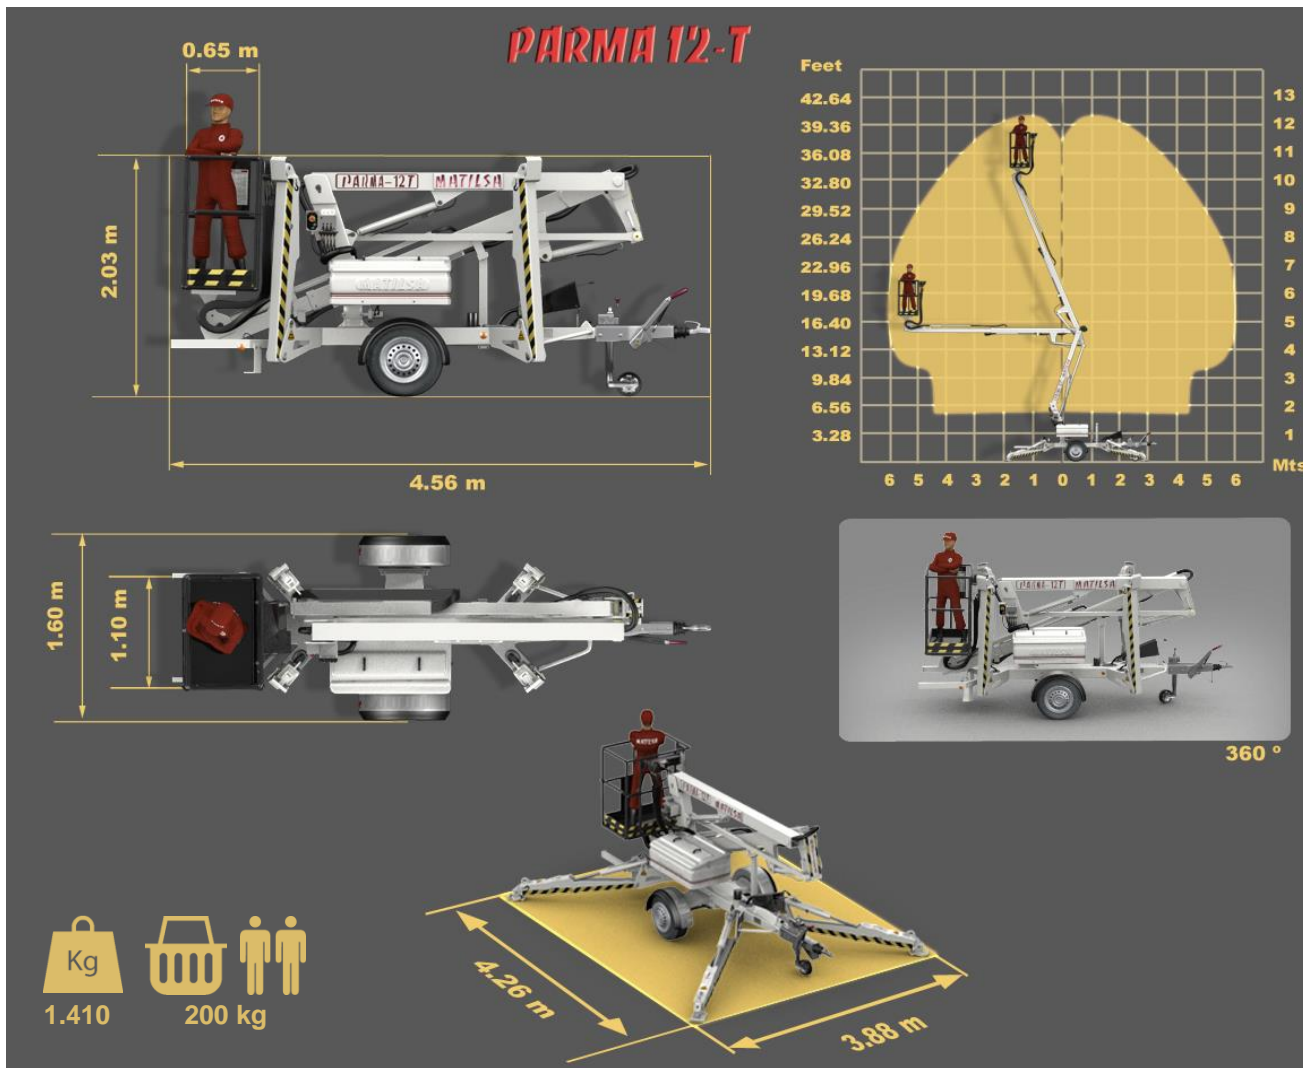

PARMA 12T

AERIAL TRAILER MOUNTED PLATFORM ARTICULATED AND TELESCOPIC, FOR WORKING HEIGHTS UP TO 12 METER (39,37 FEET)

STANDARD MODEL:

- * 230V main power
- * Visual level for stabilisation
- * Ball Coupling with inertia brake
- * Aluminium basket (1,1 x 0,6) m
- * Hydraulic stabilizers
- * Proportional controls
- * Emergency lowering from the ground

Management System
ISO 9001:2008

www.tuv.com
ID 9105060482

Optional accessories

- 1 Electric outlet in basket
- 2 Descent buzzer
- 3 Spare wheels
- 4 Lighting kit for roads
- 5 Rotating light
- 6 Hour meter
- 7 Bi energy: 230V + Gasoline Engine
- 8 Bi energy: 230V + Batteries
- 9 Batteries main power
- 10 Bi energy: Batteries + Gasoline Engine
- 11 Battery charge indicator
- 12 Self driving system on wheels
- 13 Automatic self-leveling for stabilizers
- 14 Insulating basket
- 15 Emergency lowering from the basket
- 16 Hydraulic basket rotation 150°
- 17 Control weight in the basket
- 18 Support pads (40 x 30) cm
- 19 Stabilizer for ball and ring coupling
- 20 Ring coupling